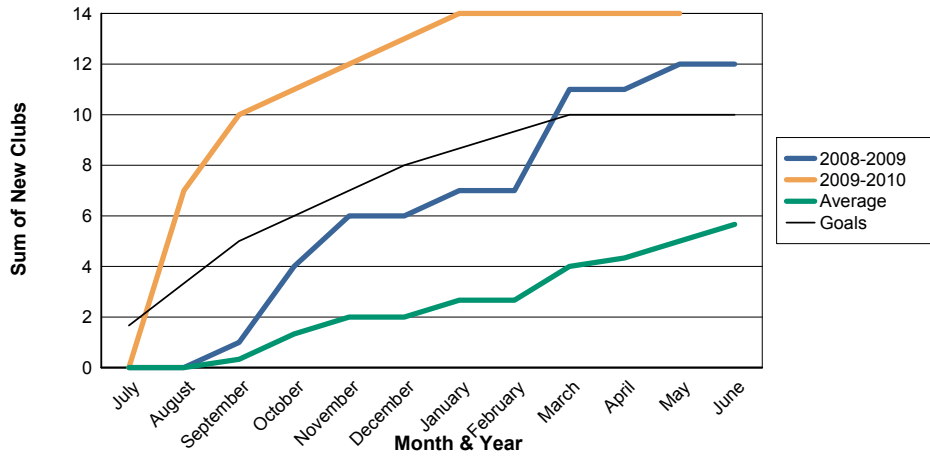

3 Year Comparisons for GMT Constitutional Area 6

By GMT District

As of May 2010

Sum of New Clubs/ Month & Year

For District 324C5

Sum of Dropped Clubs/ Month & Year

For District 324C5

Sum of Net Clubs/ Month & Year