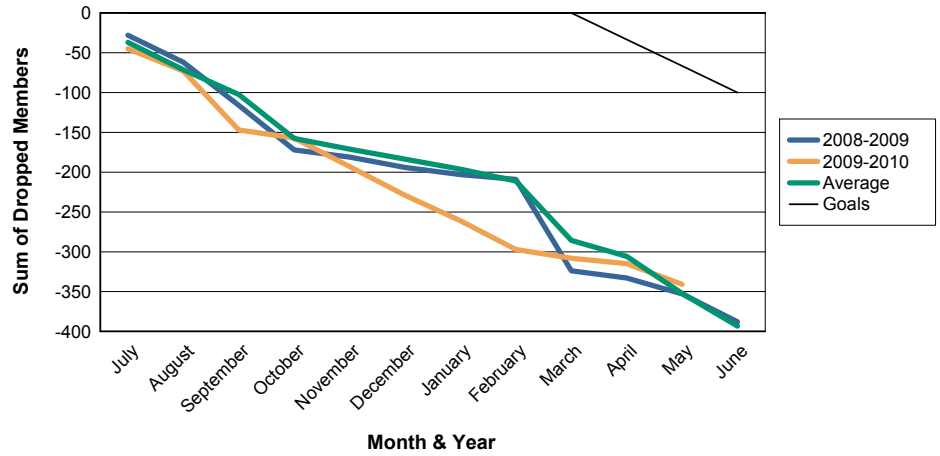

Sum of Dropped Members/ Month & Year

For District 324C5