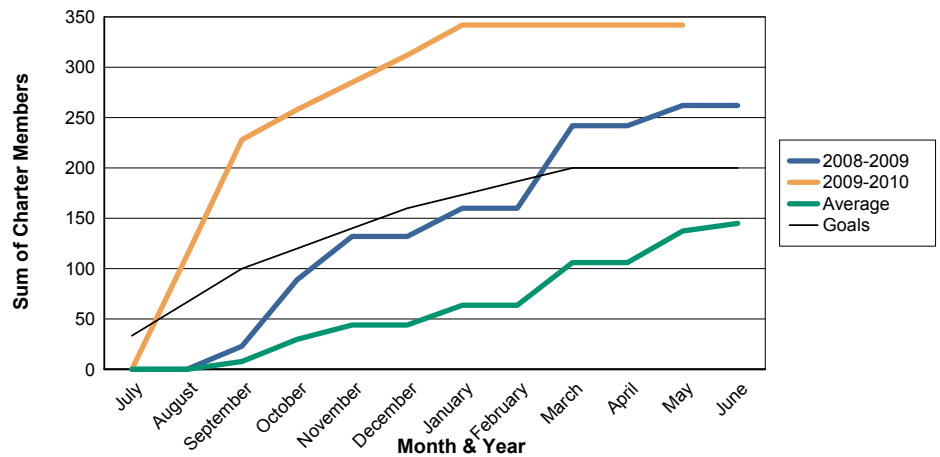

Sum of Charter Members/ Month & Year

For District 324C5