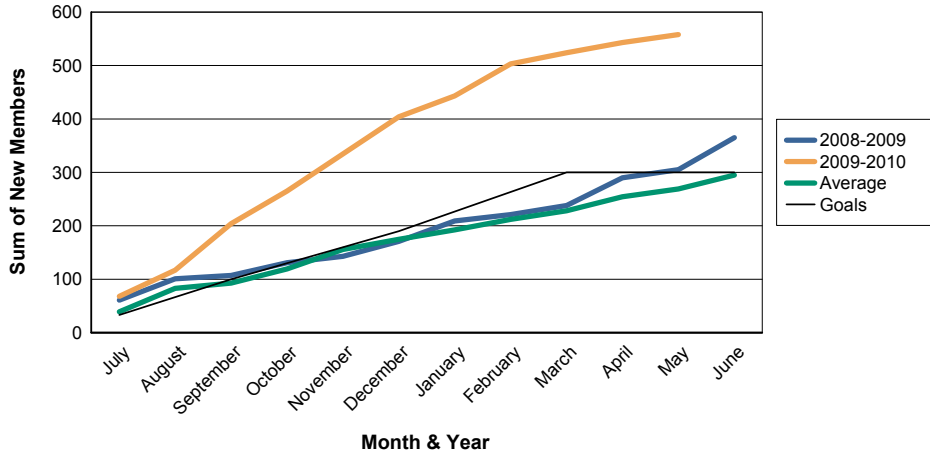

For District 324C5

Sum of Charter Members/ Month & Year

For District 324C5

3 Year Comparisons for GMT Constitutional Area 6

By GMT District

As of May 2010

Sum of New Members/ Month & Year

For District 324C5