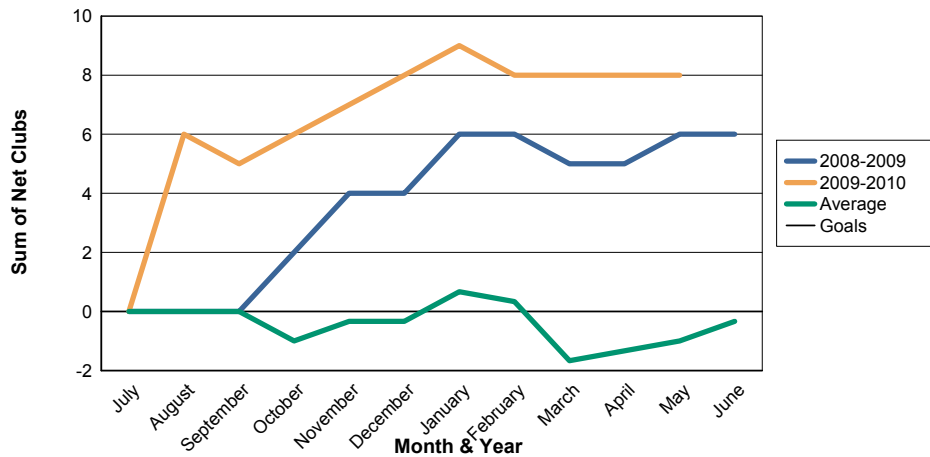

Sum of Net Clubs/ Month & Year

For District 324C5