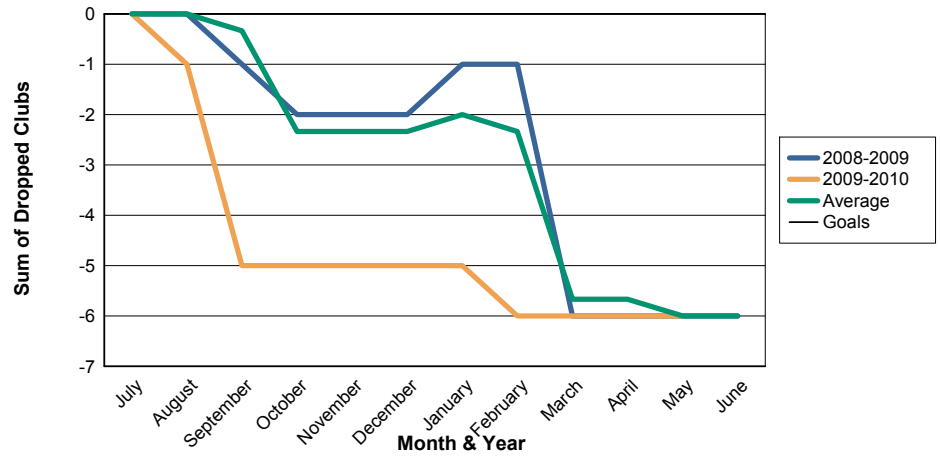

3 Year Comparisons for GMT Constitutional Area 6

By GMT District

As of May 2010

Sum of New Clubs/ Month & Year

For District 324C5

Sum of Dropped Clubs/ Month & Year

For District 324C5

Sum of Net Clubs/ Month & Year